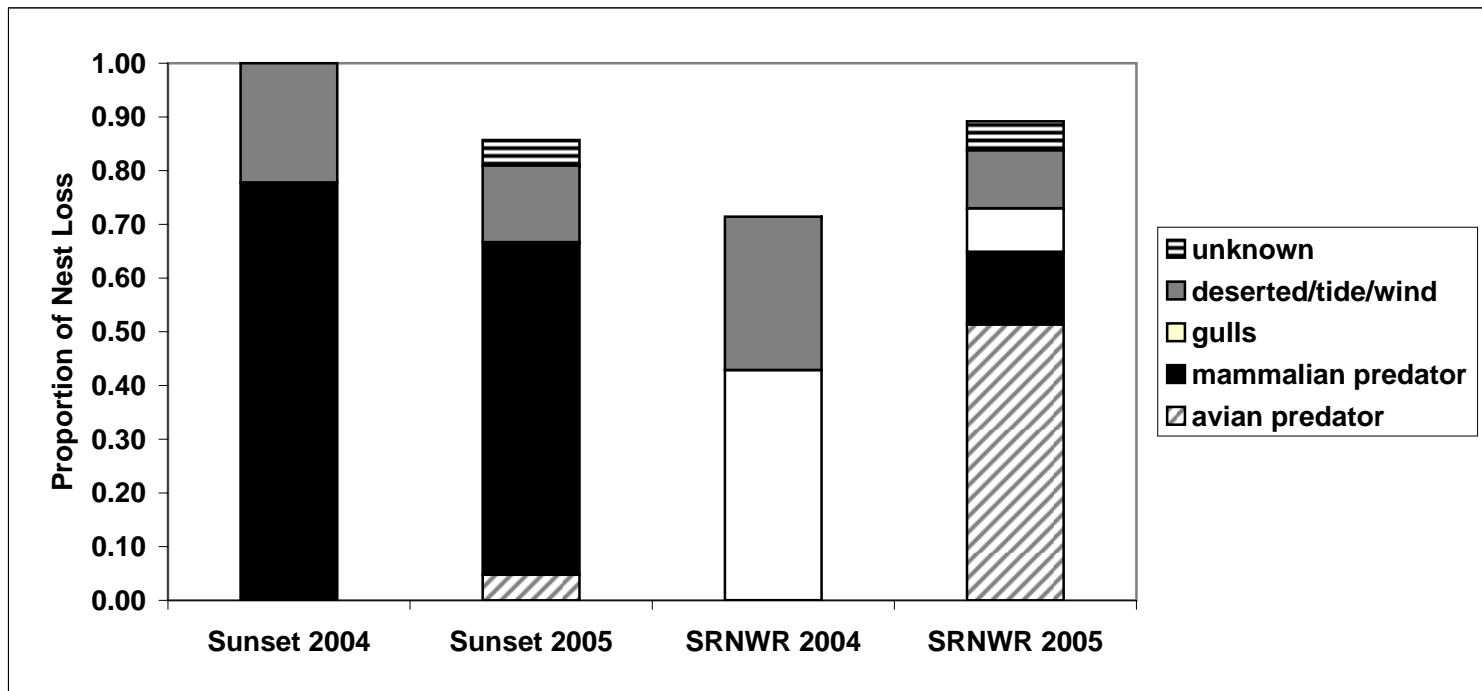

Figure 5

Figure 5. Causes of nest loss at Sunset (solid bars) and Salinas River NWR (hatched bars) in 2004 and 2005. (Sunset 2004 n=9, Sunset 2005 n=21; SRNWR 2004 n=28, SRNWR n=37)